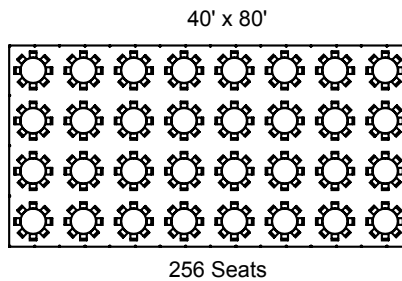

Best Event Rental

SAMPLE TENT LAYOUTS

Guest Seating at 5' Round Tables

NOTE: Not all tent sizes shown.