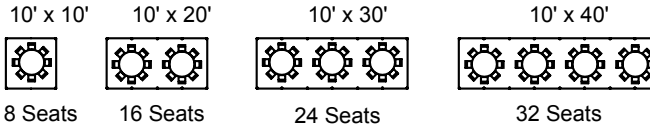

Best Event Rental

SAMPLE TENT LAYOUTS

Guest Seating at 5' Round Tables

NOTE: Not all tent sizes shown.