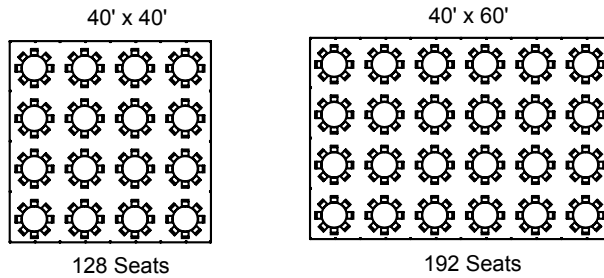

Best Event Rental

SAMPLE TENT LAYOUTS

Guest Seating at 5' Round Tables

NOTE: Not all tent sizes shown.