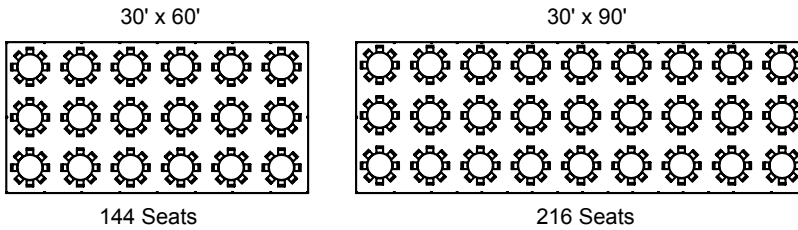

Best Event Rental

SAMPLE TENT LAYOUTS

Guest Seating at 5' Round Tables

NOTE: Not all tent sizes shown.