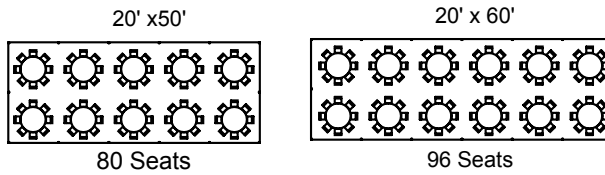

Best Event Rental

SAMPLE TENT LAYOUTS

Guest Seating at 5' Round Tables

NOTE: Not all tent sizes shown.