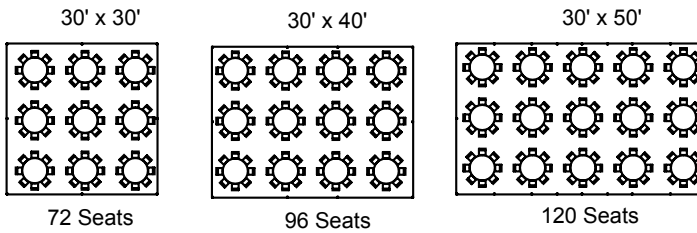

Best Event Rental

SAMPLE TENT LAYOUTS

Guest Seating at 5' Round Tables

NOTE: Not all tent sizes shown.