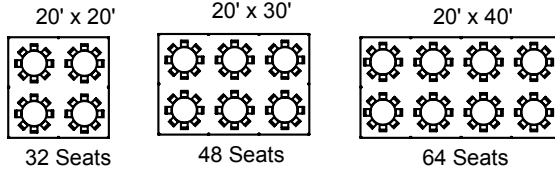

Best Event Rental

SAMPLE TENT LAYOUTS

Guest Seating at 5' Round Tables

NOTE: Not all tent sizes shown.